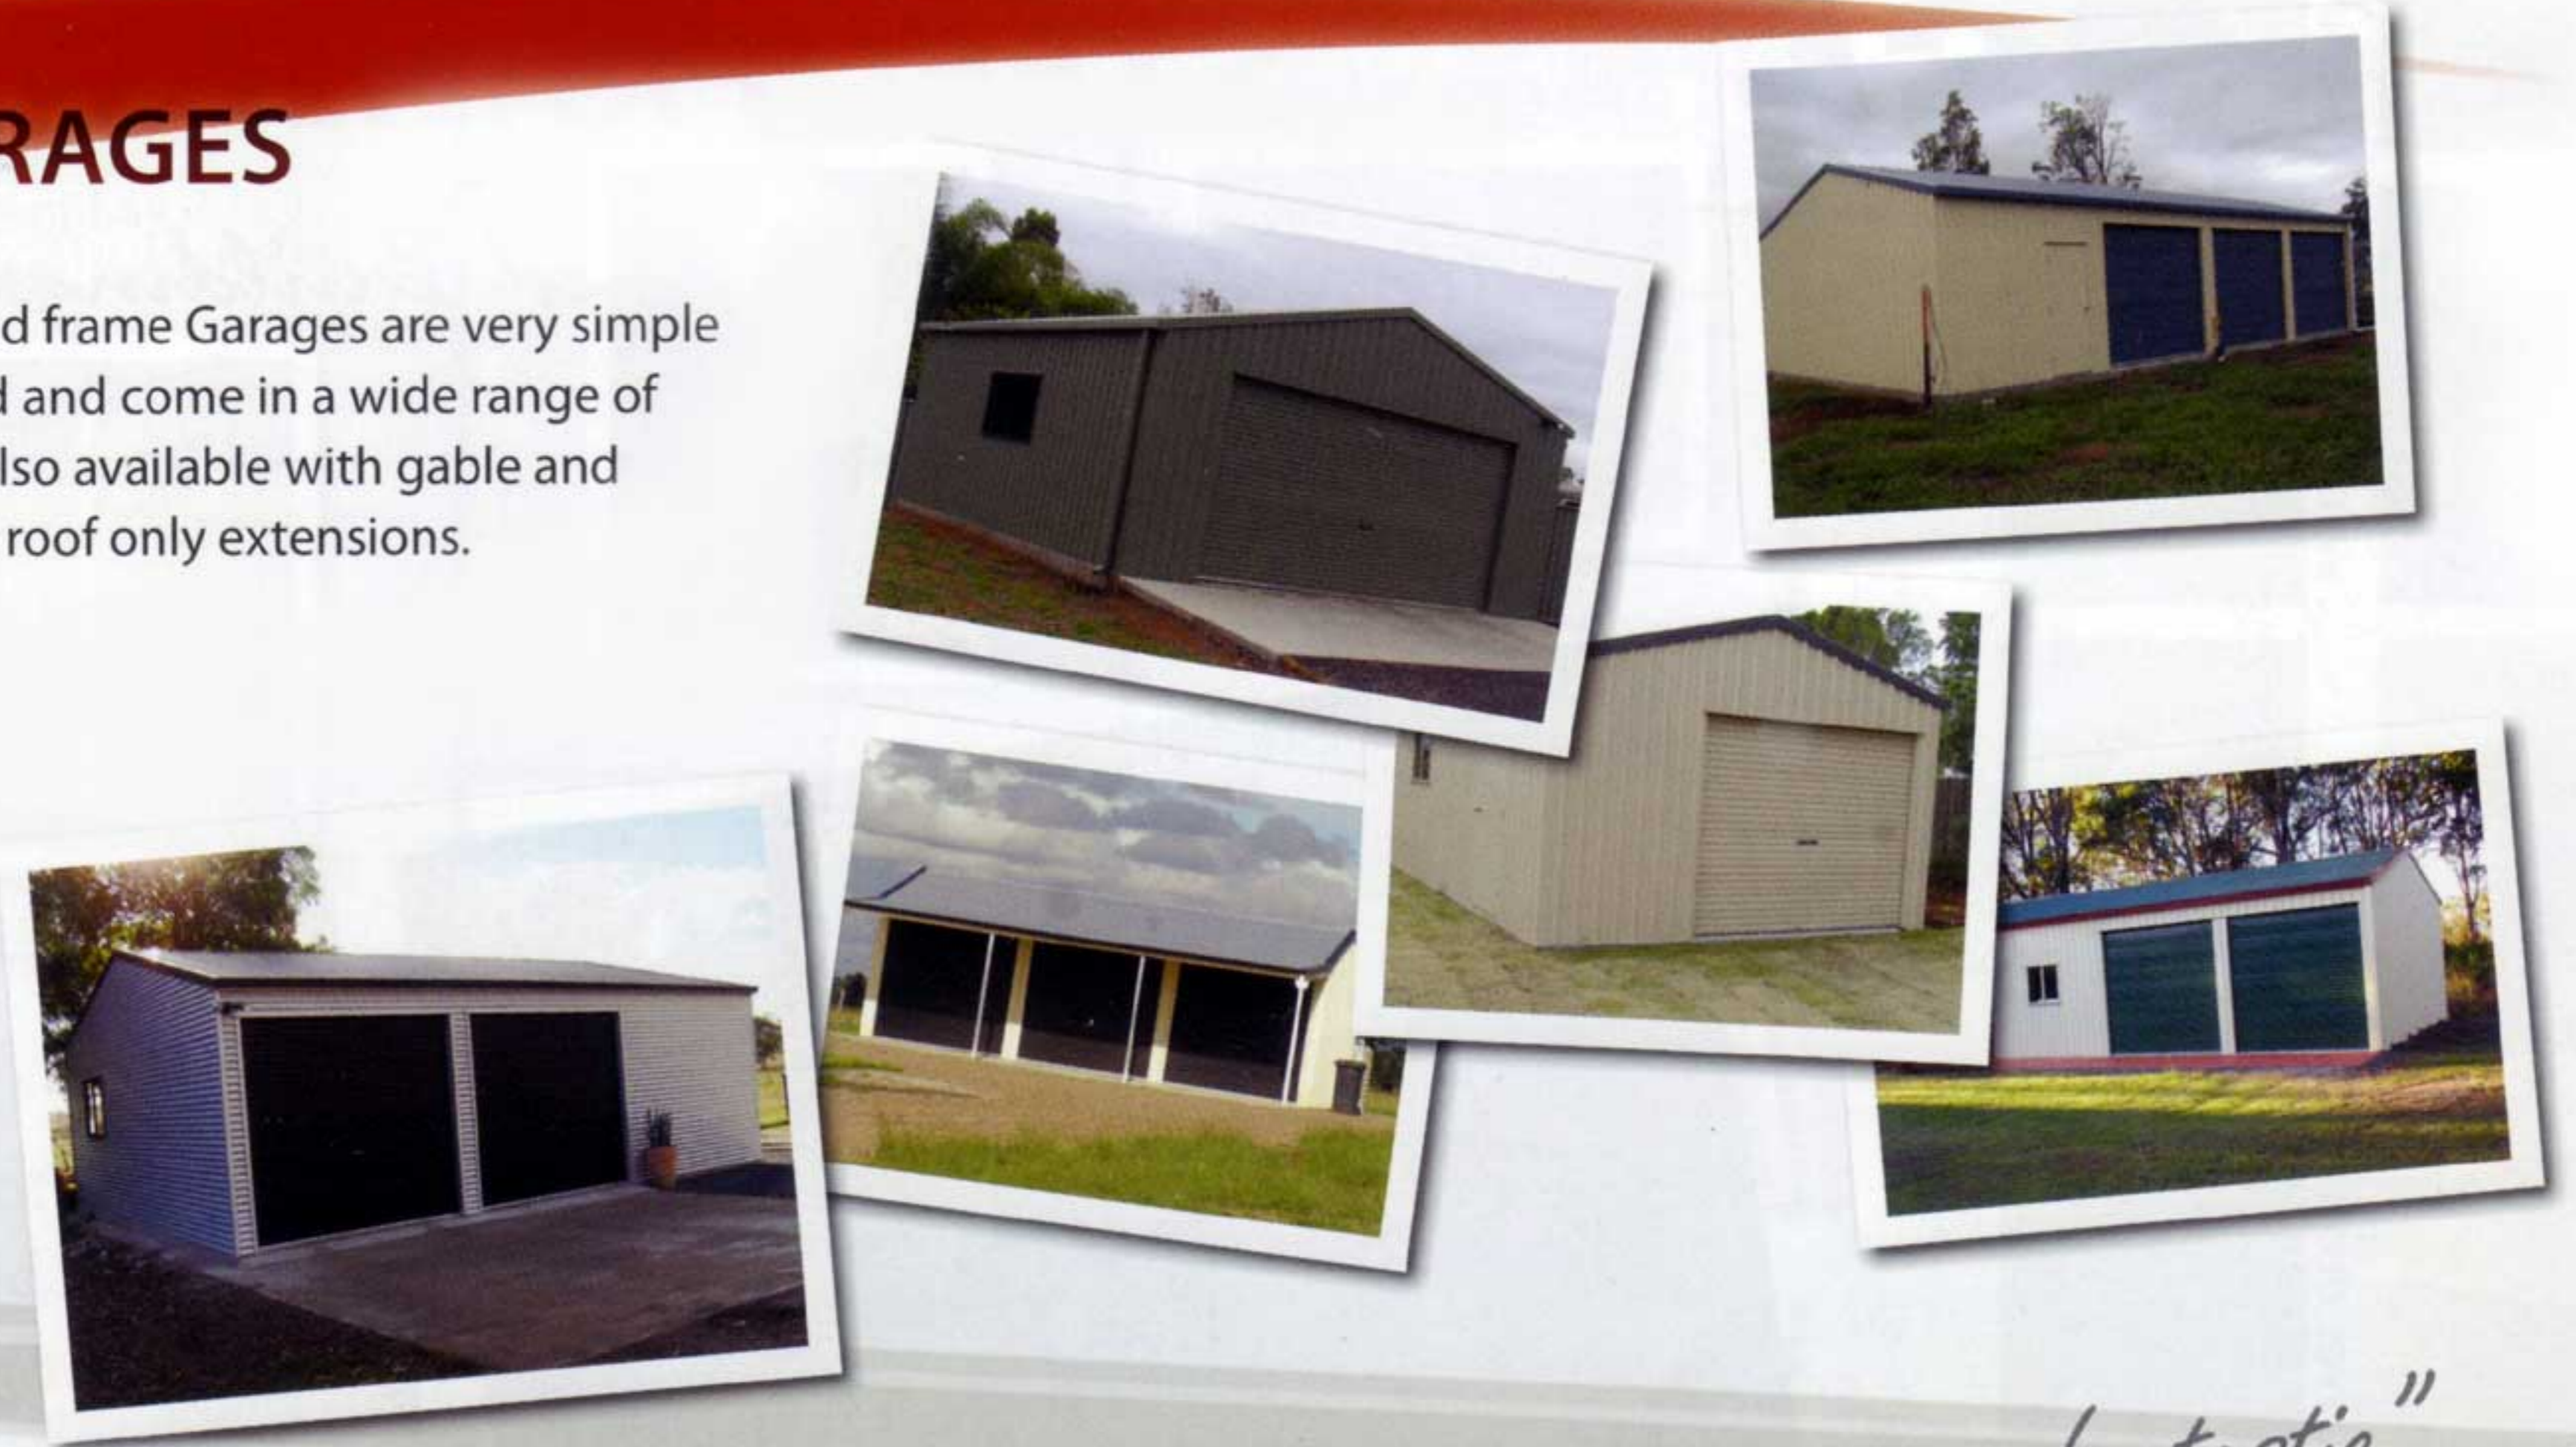

# precision STEEL FRAMING

*Quality Steel Framed Buildings*

P (07) 4634 7099 F (07) 4634 7088

[www.psfsteel.com](http://www.psfsteel.com)

• Carports • Garages • Farm & Industrial Sheds • Heritage & Special Designs • Storage Units •

## GARAGES

Our stud frame Garages are very simple to build and come in a wide range of sizes! Also available with gable and skillion roof only extensions.

*"The shed went together so easily & the service was fantastic"*

## FARM SHEDS

Open sided farm buildings with a wide range of bay sizes are available or totally lockup the choice is yours!!!

*"The boys at PSF couldn't have been more helpful... thanks"*

## LACED FRAME

Perfect for industrial buildings or larger farm sheds. Up to 35m span.